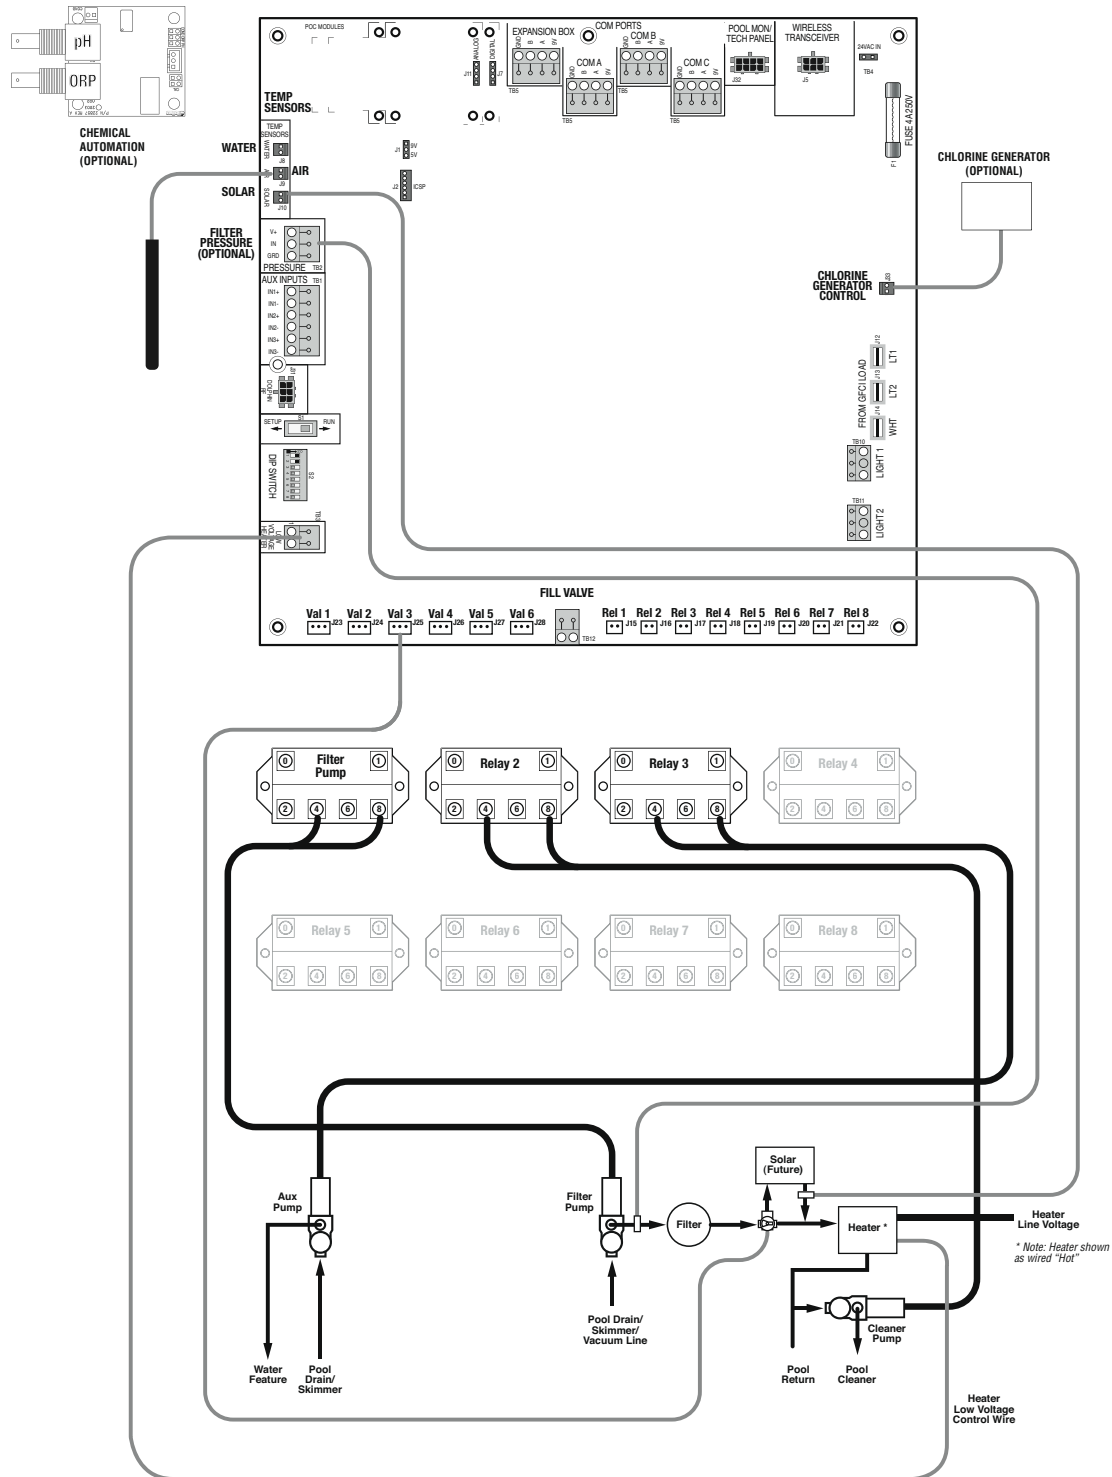

Plumbing Schematic Suggestions (cont'd)

POOL ONLY SYSTEM WITH SOLAR, CLEANER PUMP AND WATER FEATURE PUMP

NOTE: ORP/pH and Chlorine Generator board shown is optional