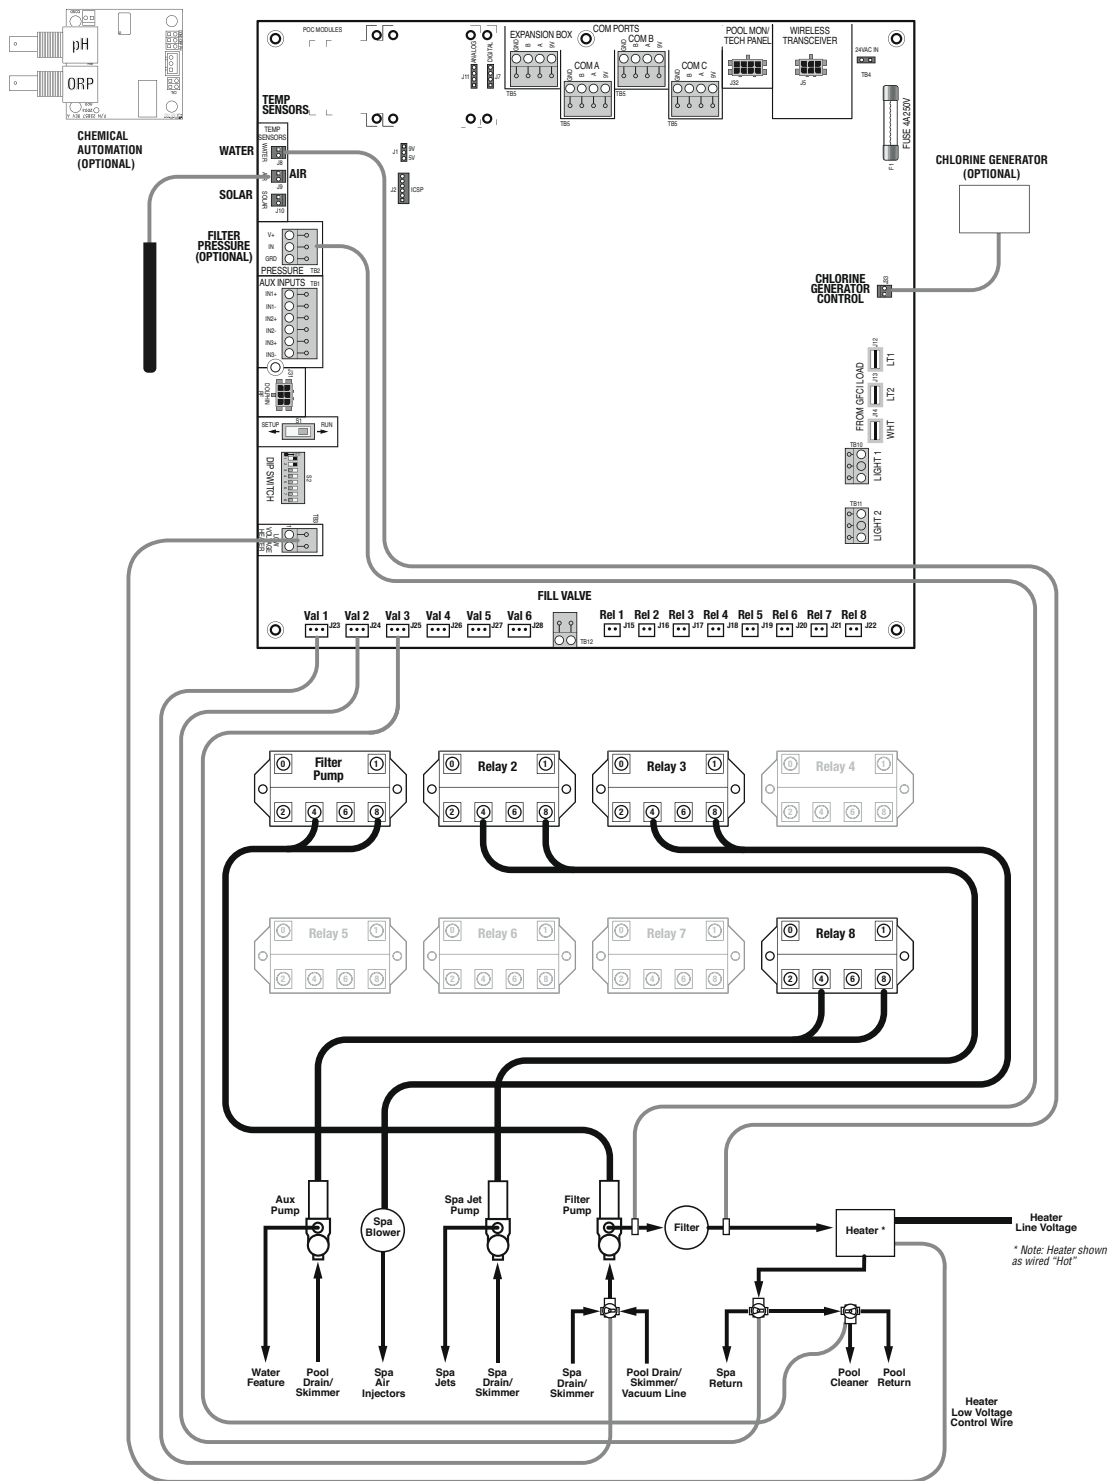

Plumbing Schematic Suggestions (cont'd)

POOL/SPA SYSTEM WITH VALVE-CONTROLLED CLEANER, JET PUMP, SPA BLOWER & PUMP-DRIVEN WATER FEATURE

NOTE: ORP/pH and Chlorine Generator board shown is optional