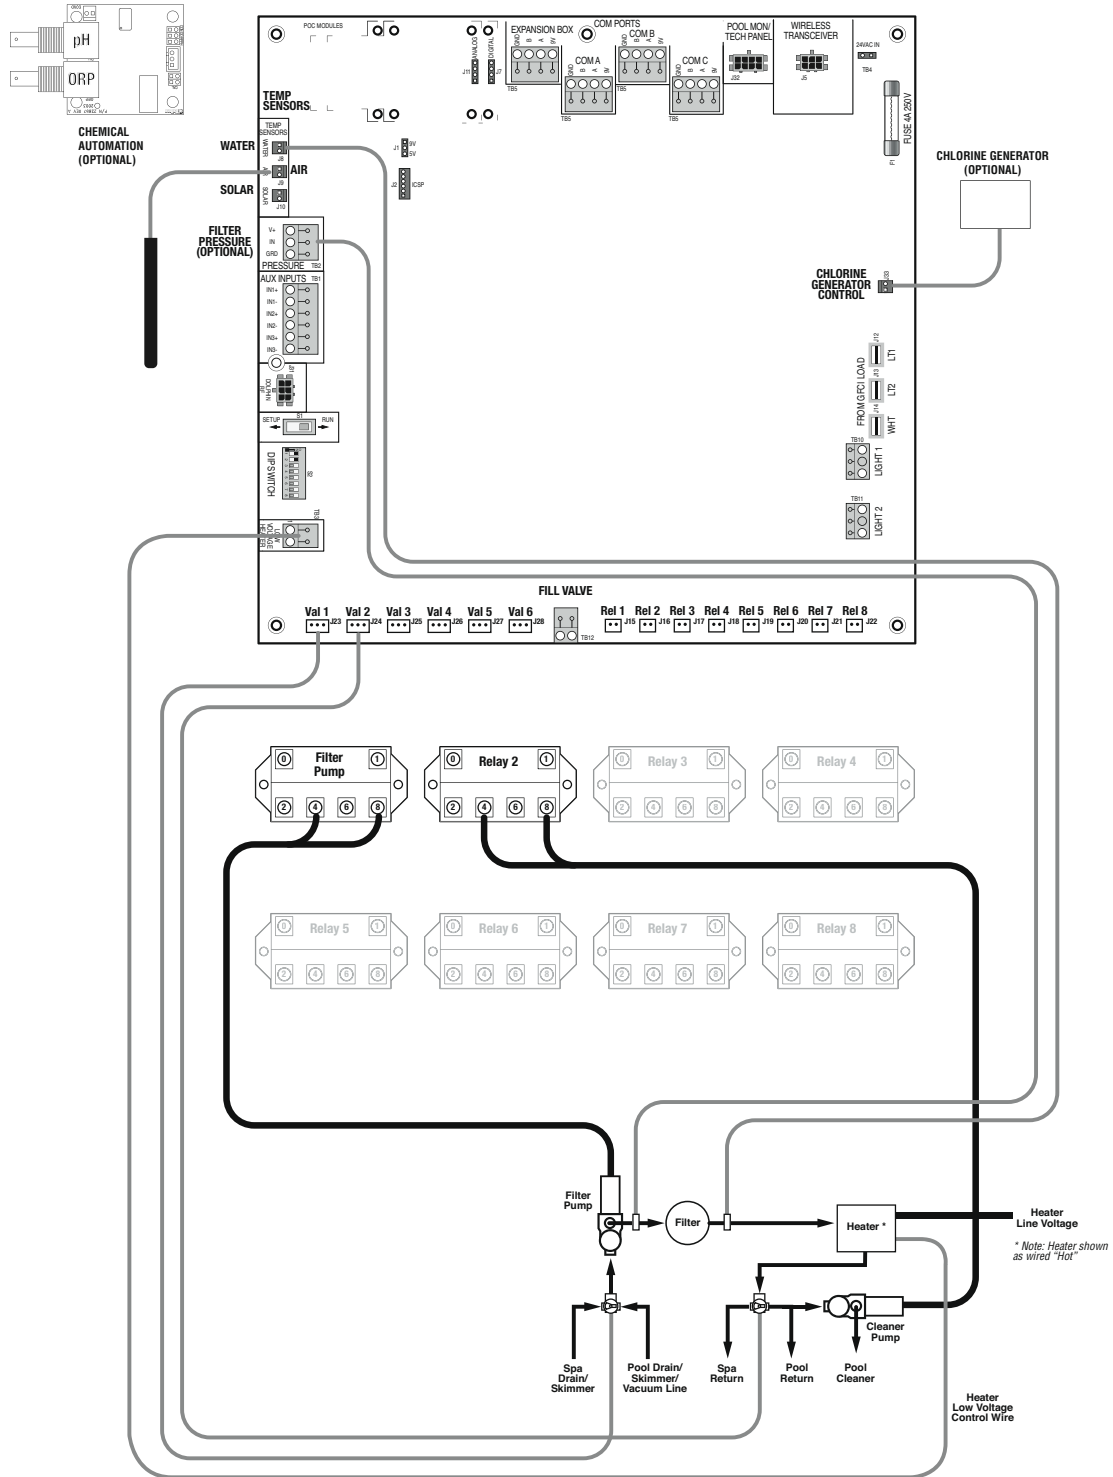

Plumbing Schematic Suggestions (cont'd)

POOL/SPA SYSTEM WITH PUMP OPERATED POOL CLEANER

NOTE: ORP/pH and Chlorine Generator board shown is optional