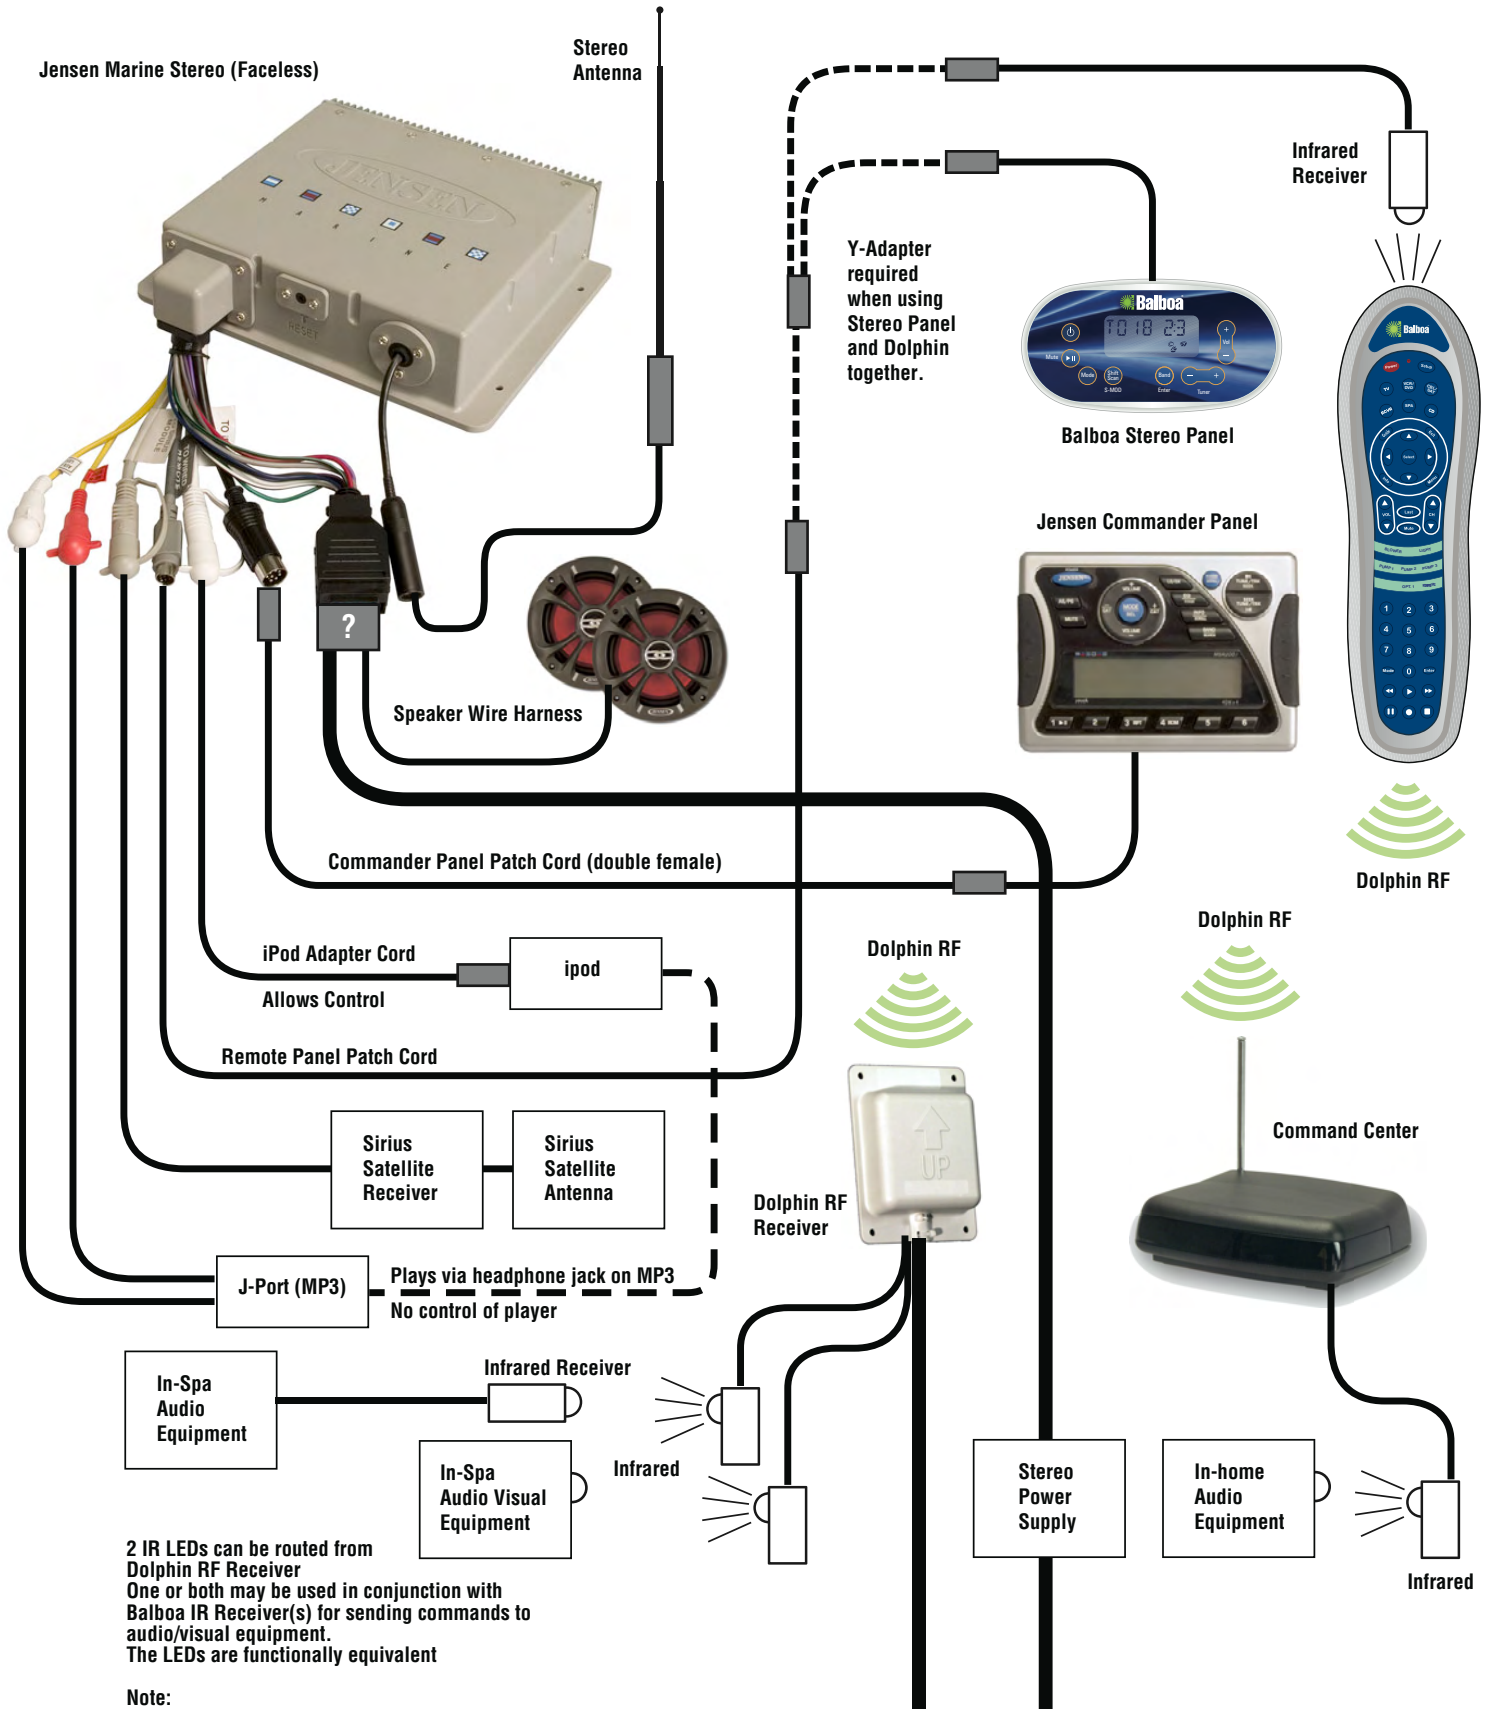

# Balboa Spa Control Stereo Components

Y-Adapter required when using Stereo Panel and Dolphin together.

2 IR LEDs can be routed from Dolphin RF Receiver  
 One or both may be used in conjunction with Balboa IR Receiver(s) for sending commands to audio/visual equipment.  
 The LEDs are functionally equivalent

**Note:**  
 The Y-Adapter (shown above) must also be used if the Stereo panel and Jensen stereo are used with the Dolphin RF Receiver.

To Spa Control System