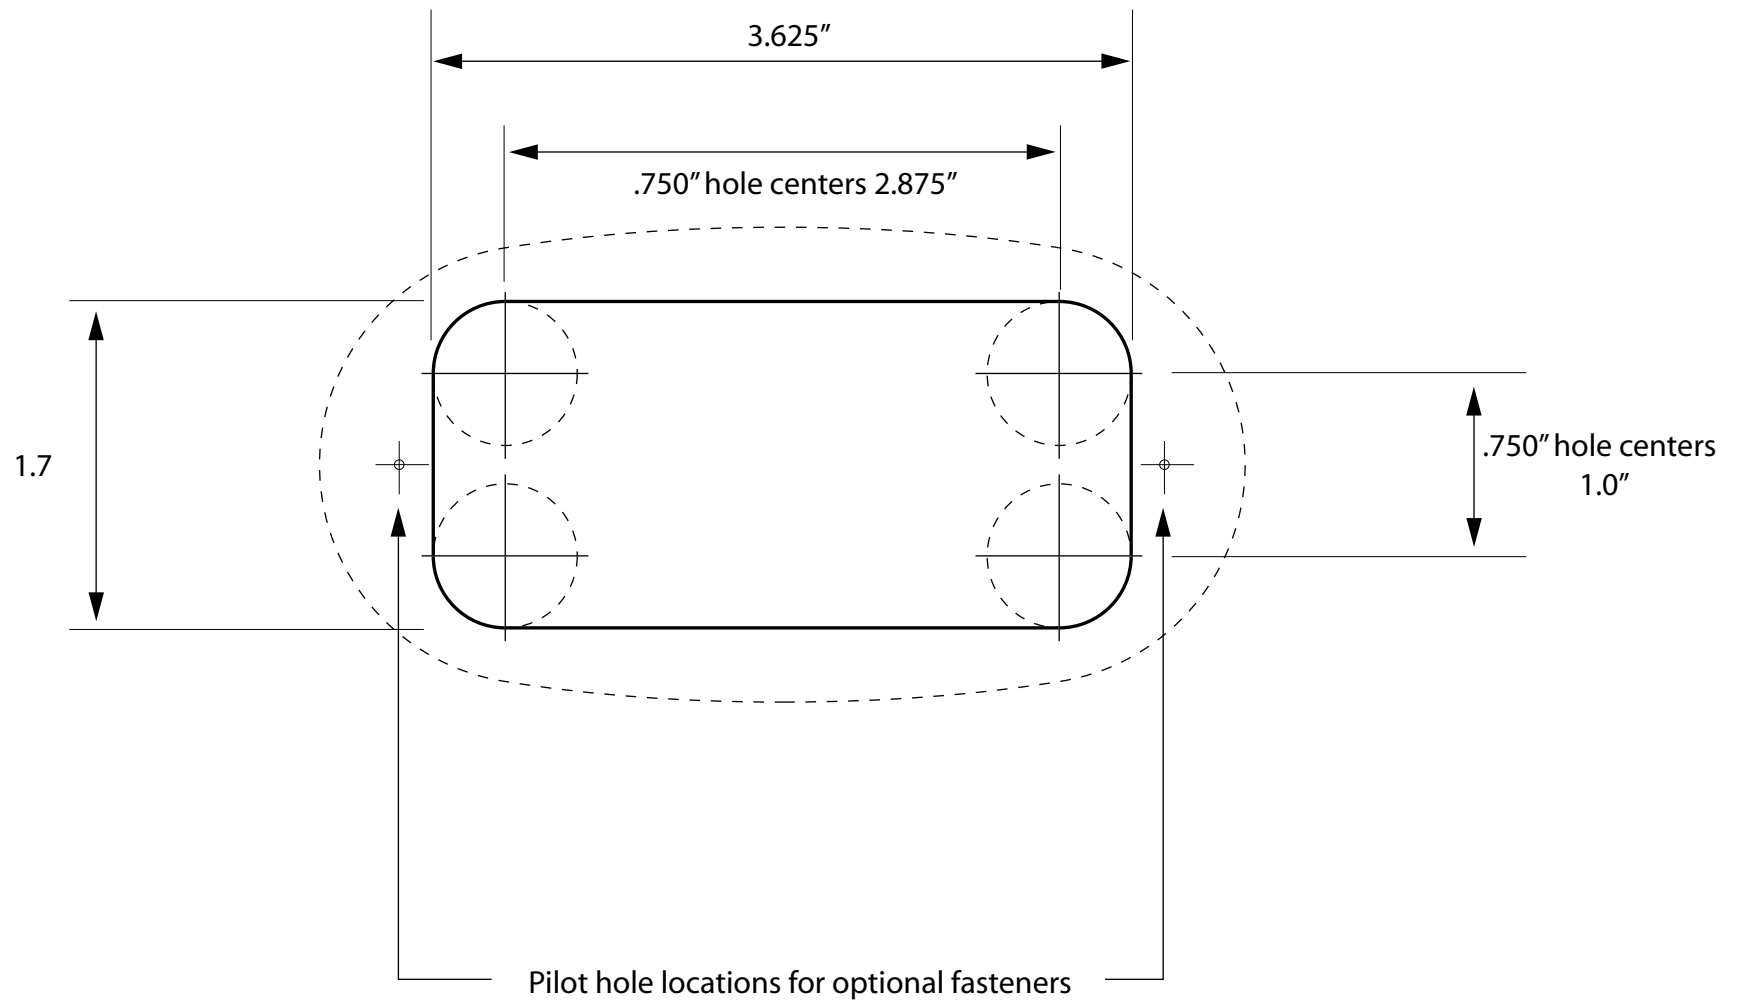

Stereo Remote Panel Cutout Template

Note:
To print actual size, set Page Scaling to NONE in the Acrobat print dialog.